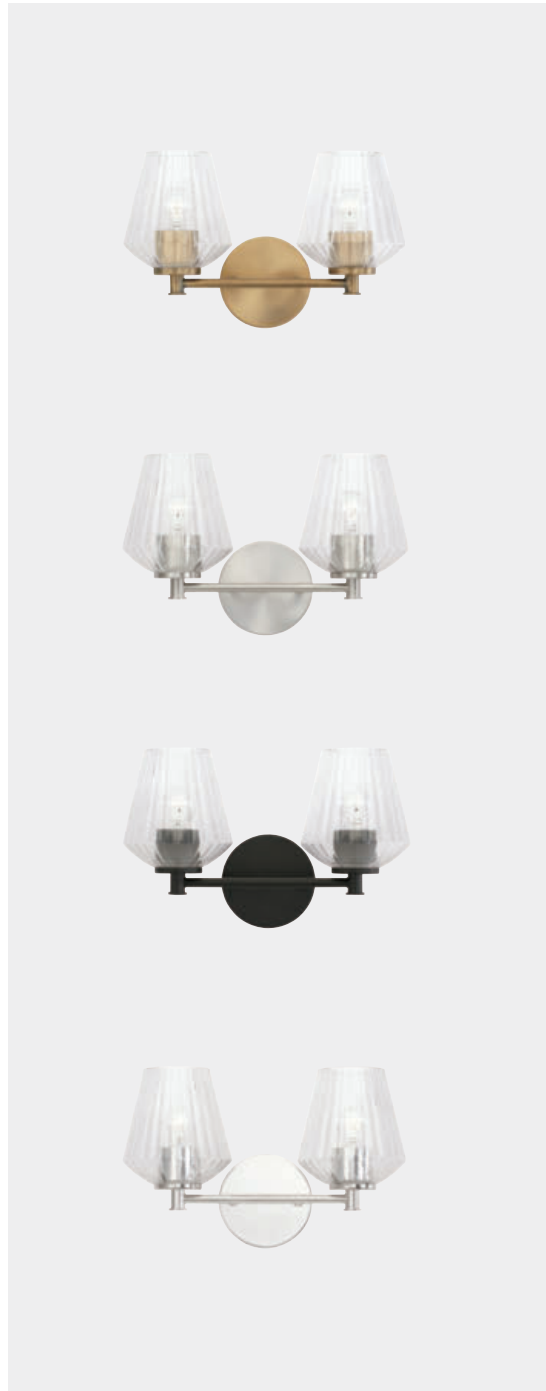

vanity lights

handcrafted

HALF-CRACKLE GLASS
VARIATIONS MAY OCCUR

▲ 142431AD VANITY
Aged Brass

▲ 142431PN VANITY
Polished Nickel

24"W x 11"H x 7.50"E
Backplate: 5"W x 5"H x 0.75"E
Ctr/Top: 4" Ctr/Btm: 7"
3 - 100 Watt E26 Medium
Clear Half-Crackle Glass
Damp Rated