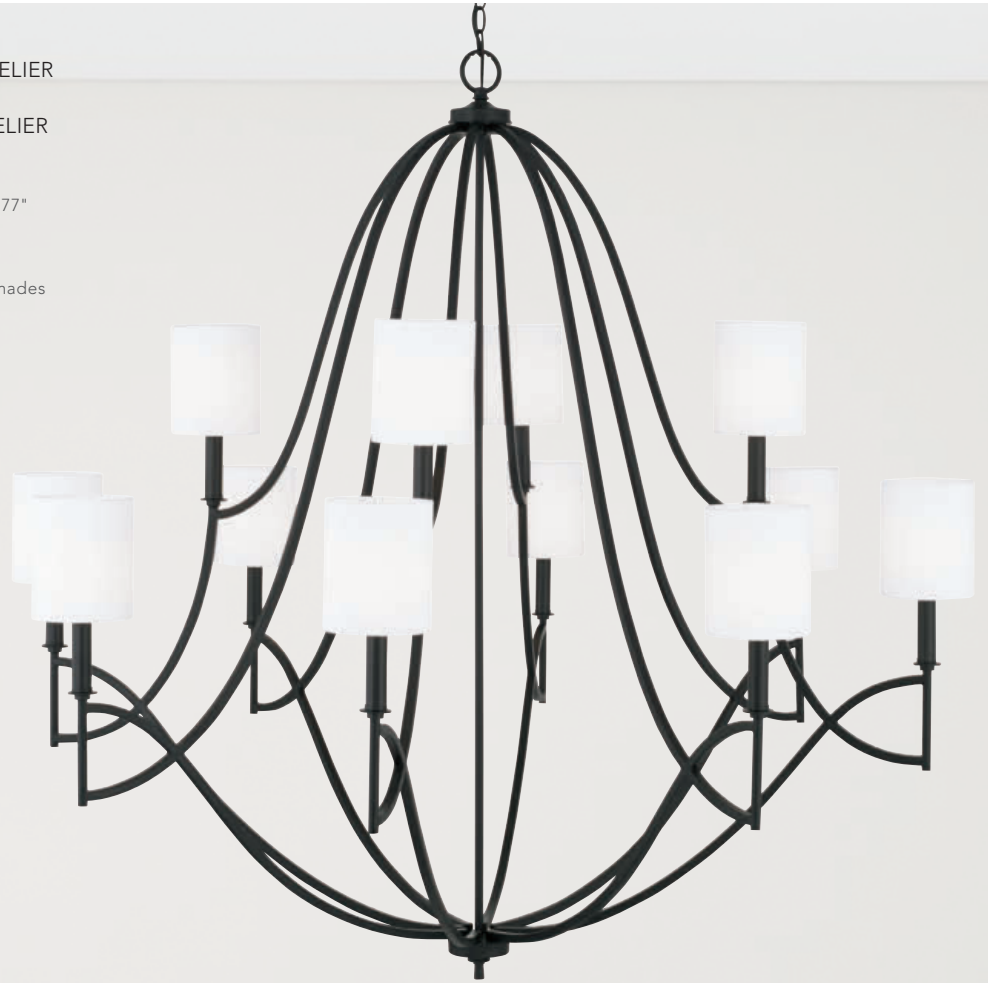

▲ 442361MB-701 CHANDELIER
Matte Black
442361AS-701 CHANDELIER
Antique Silver
32"W x 30.75"H
Maximum Hanging Height: 156.75"
120" Chain; 180" Wire
Canopy: 5"W x 0.75"H
6 - 60 Watt E12 Candelabra
White Fabric Stay-Straight Shades

*one light
two ways*

DESIGNED TO WORK WITH
OR WITHOUT SHADES
(SHADES ALWAYS INCLUDED)

▶ 442301MB-701 CHANDELIER
Matte Black

442301AS-701 CHANDELIER
Antique Silver

54"W x 51"H
Maximum Hanging Height: 177"
120" Chain; 180" Wire
Canopy: 5"W x 0.75"H
12 - 60 Watt E12 Candelabra
White Fabric Stay-Straight Shades