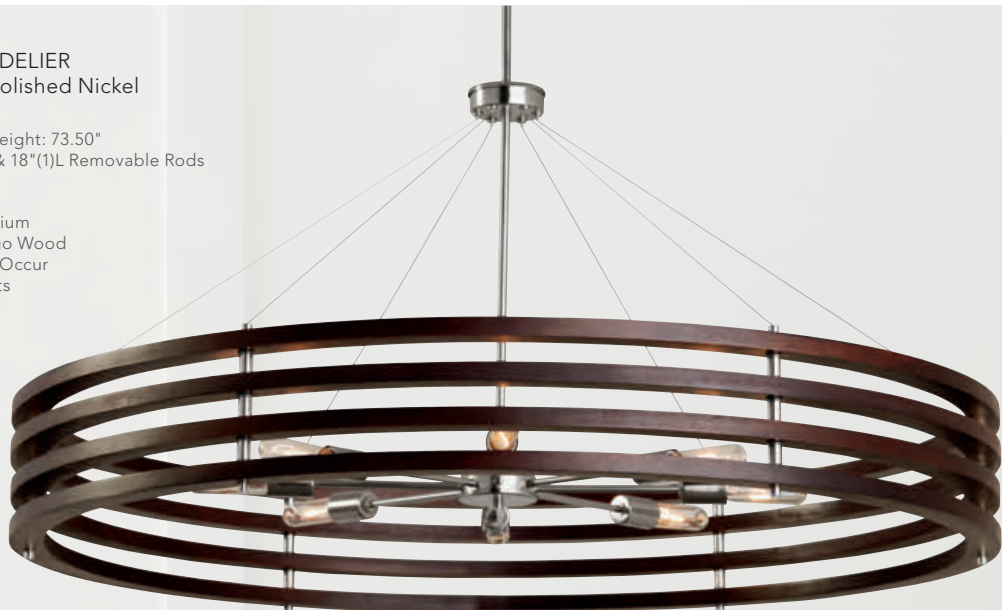

▶ 439981DN CHANDELIER
Dark Wood and Polished Nickel

48.50"W x 23.50"H
Maximum Hanging Height: 73.50"
Includes 6"(1), 12"(1) & 18"(1)L Removable Rods
12" Chain; 120" Wire
Canopy: 5"W x 1"H
8 - 100 Watt E26 Medium
Handcrafted of Mango Wood
Subtle Variation May Occur
Aircraft Cable Accents