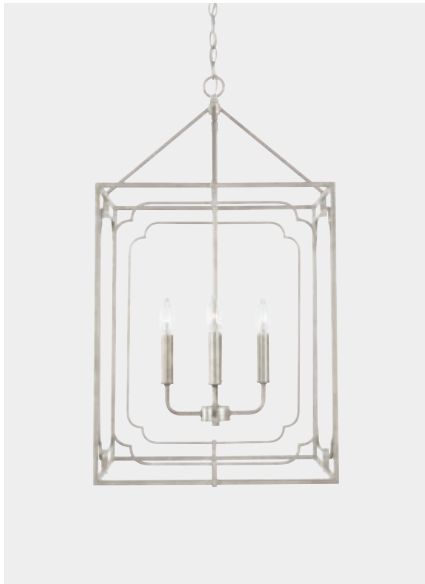

This new assortment includes lanterns, cages and artisan glass pendants in a range of finishes and textures to suit any style.

foyers + pendants

CLINT

▲ 337341BI PENDANT
Black Iron

21"W x 29"H
Maximum Hanging Height: 155"
120" Chain; 180" Wire
Canopy: 5"W x 0.75"H
4 - 60 Watt E12 Candelabra

MERRICK

▲ 543441AS FOYER
Antique Silver

18.25"W x 32.50"H
Maximum Hanging Height: 158.50"
120" Chain; 180" Wire
Canopy: 5"W x 0.75"H
4 - 60 Watt E12 Candelabra

ABBIE

▲ 542641PN FOYER
Polished Nickel

17.75"W x 31.75"H
Maximum Hanging Height: 157.75"
120" Chain; 180" Wire
Canopy: 5"W x 0.75"H
4 - 60 Watt E12 Candelabra