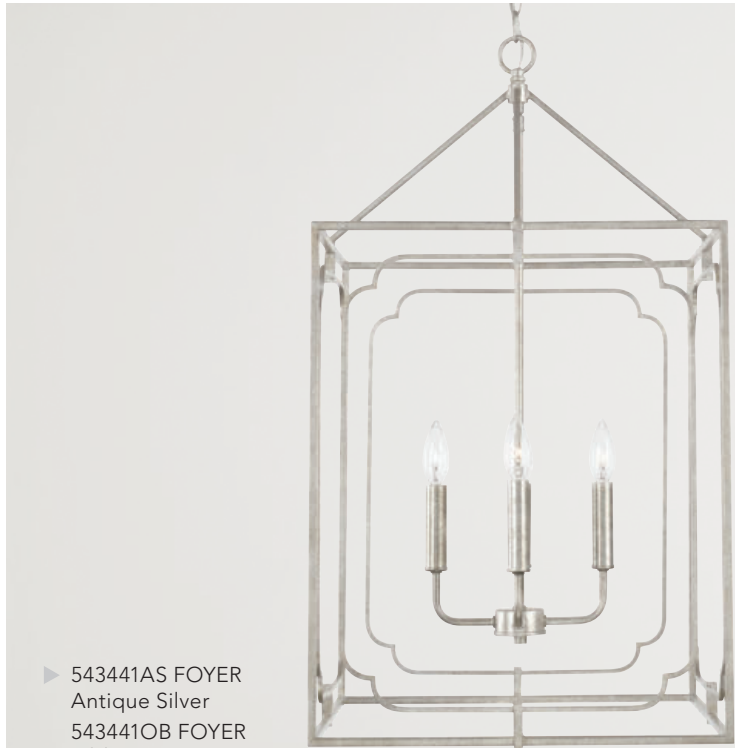

143431AS-514 VANITY
Antique Silver

25"W x 7.75"H x 7"E
Backplate: 25"W x 5"H x 1"E
Ctr/Top: 2.50" Ctr/Btm: 5.25"
3 - 100 Watt E26 Medium
Clear Seeded Glass
Damp Rated

◀ 143441AS-514 VANITY
Antique Silver

143441OB-514 VANITY
Old Bronze

34"W x 7.75"H x 7"E
Backplate: 34"W x 5"H x 1"E
Ctr/Top: 2.50" Ctr/Btm: 5.25"
4 - 100 Watt E26 Medium
Clear Seeded Glass
Damp Rated

merrick

| IN ANTIQUE SILVER OR OLD BRONZE