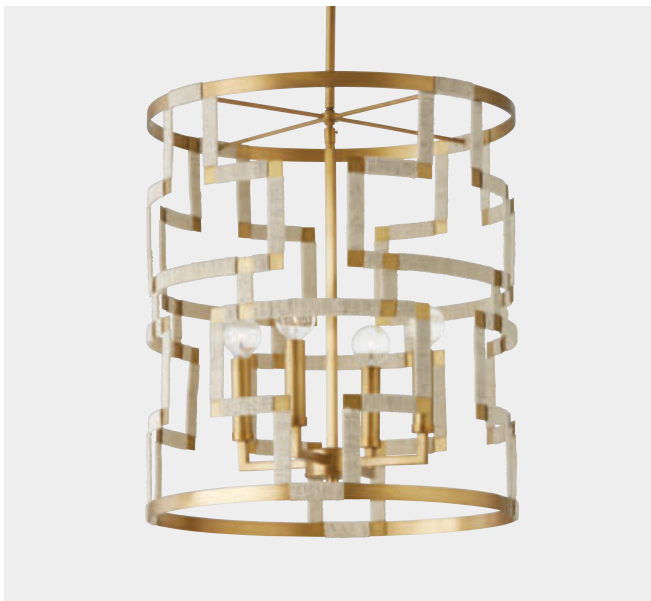

HALA

▲ 541041NL FOYER
Bleached Natural Jute and Patinaed Brass
18.25"W x 20.50"H
Maximum Hanging Height: 73.50"
Includes 6"(1), 12"(1) & 18"(1)L Removable Rods
12" Chain; 120" Wire
Canopy: 5.25"W x 1"H
4 - 60 Watt E12 Candelabra
Hand-Wrapped Jute Rope | Hand-Applied Distressed Finish
Subtle Variation May Occur