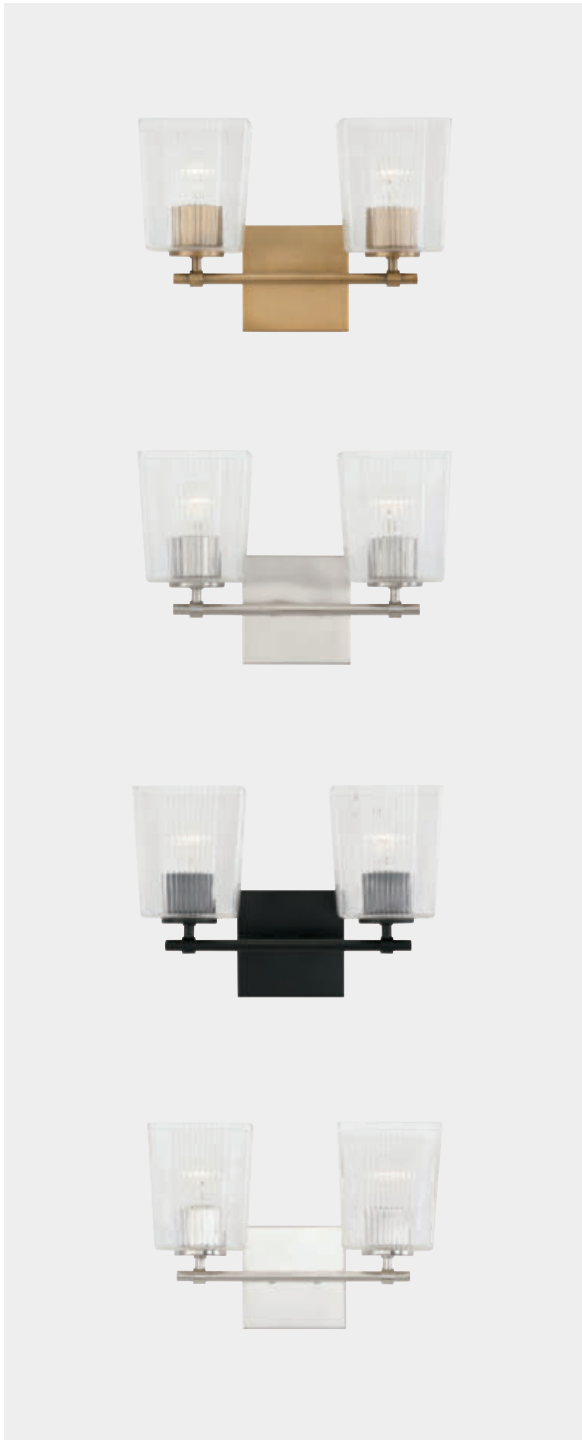

vanity lights

LEXI

- ▲ 141721AD-508 VANITY Aged Brass
- ▲ 141721BN-508 VANITY Brushed Nickel
- ▲ 141721MB-508 VANITY Matte Black
- ▲ 141721PN-508 VANITY Polished Nickel

13.50"W x 9.25"H x 7"E
Backplate: 5"W x 5"H x 0.75"E
Ctr/Top: 6.75" Ctr/Btm: 2.50"
2 - 100 Watt E26 Medium
Clear Fluted Glass
Damp Rated