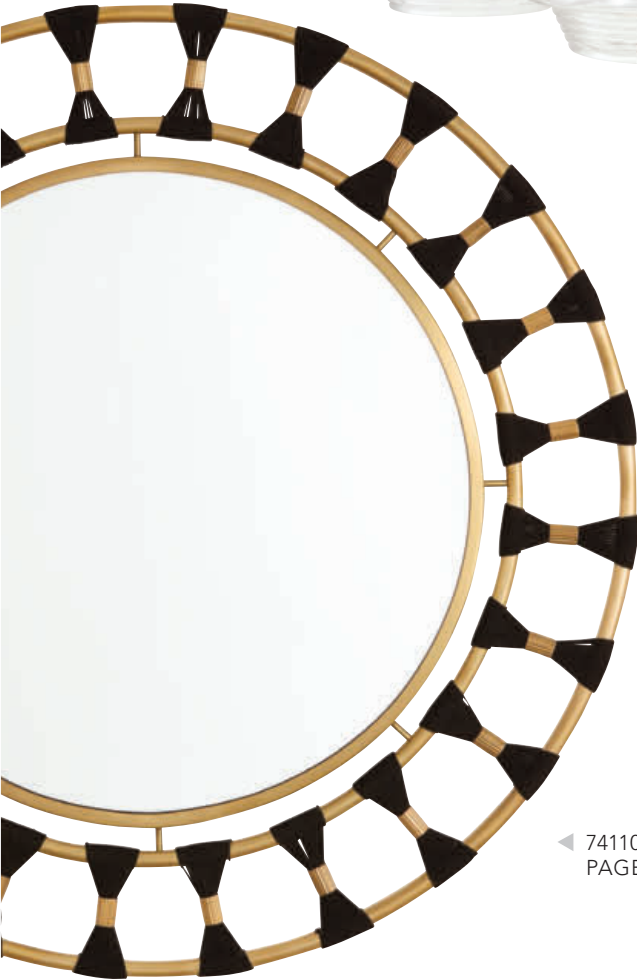

◀ 741101MM
PAGE 24