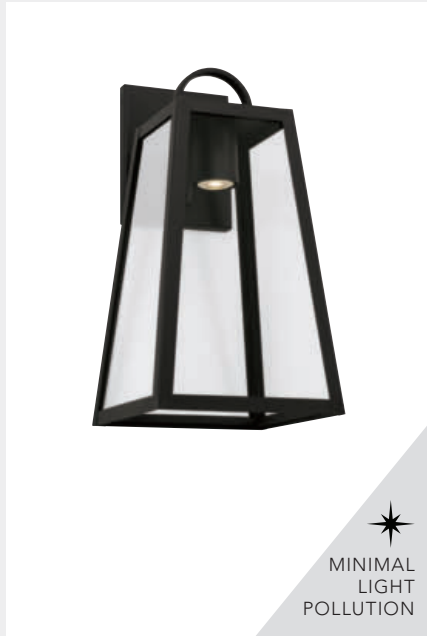

MINIMAL
LIGHT
POLLUTION

MINIMAL
LIGHT
POLLUTION

MINIMAL
LIGHT
POLLUTION

▲ 943712BK-GL WALL LANTERN
Black
943712OZ-GL WALL LANTERN
Oiled Bronze
10"W x 19.50"H x 11"E
Backplate: 6.50"W x 8"H x 0.75"E
Ctr/Top: 4"Ctr/Btm: 15.50"
1 - 7 Watt GU10 Twist Lock
Clear Glass
Wet Rated