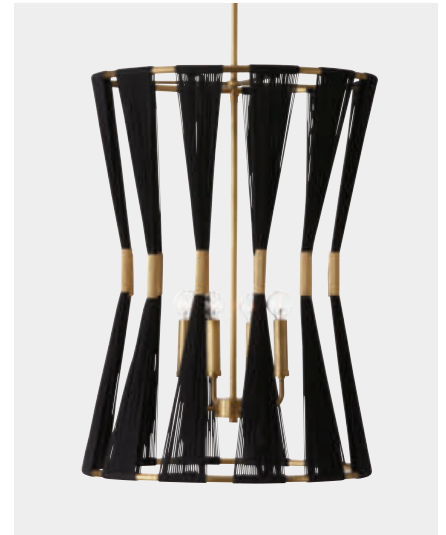

BIANCA
▲ 541141KP FOYER
Black Rope and Patinaed Brass
19.50"W x 28"H
Maximum Hanging Height: 80"
Includes 6"(1), 12"(1) & 18"(1)L
Removable Rods
12" Chain; 120" Wire
Canopy: 5.25"W x 1"H
4 - 60 Watt E12 Candelabra
Hand-Wrapped Rope
Hand-Applied Distressed Finish
Subtle Variation May Occur