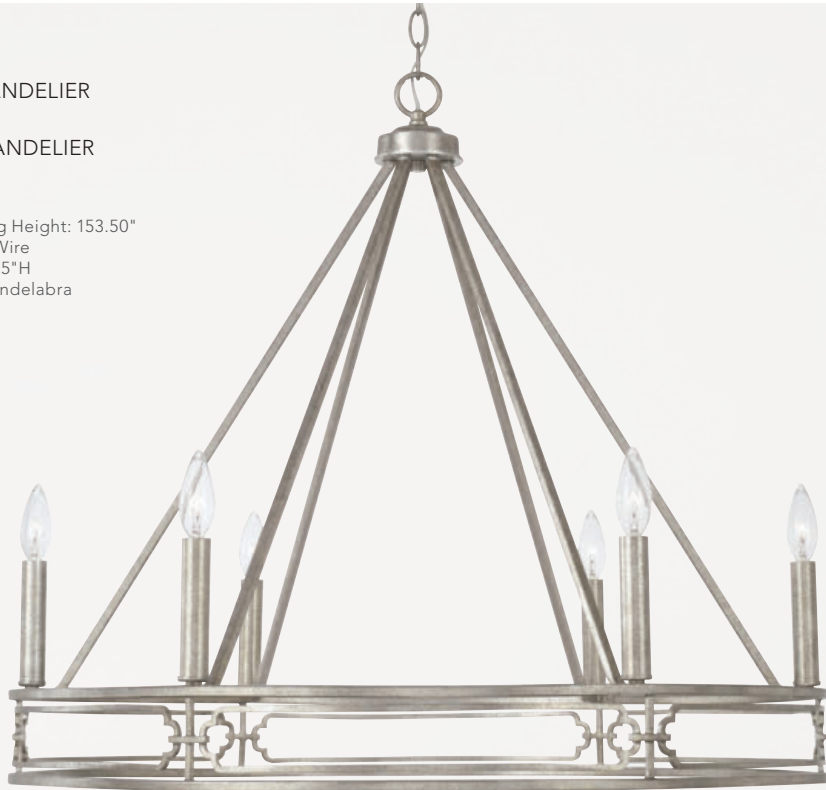

▶ 443461AS CHANDELIER
Antique Silver

443461OB CHANDELIER
Old Bronze

31"W x 27.50"H
Maximum Hanging Height: 153.50"
120" Chain; 180" Wire
Canopy: 5"W x 0.75"H
6 - 60 Watt E12 Candelabra