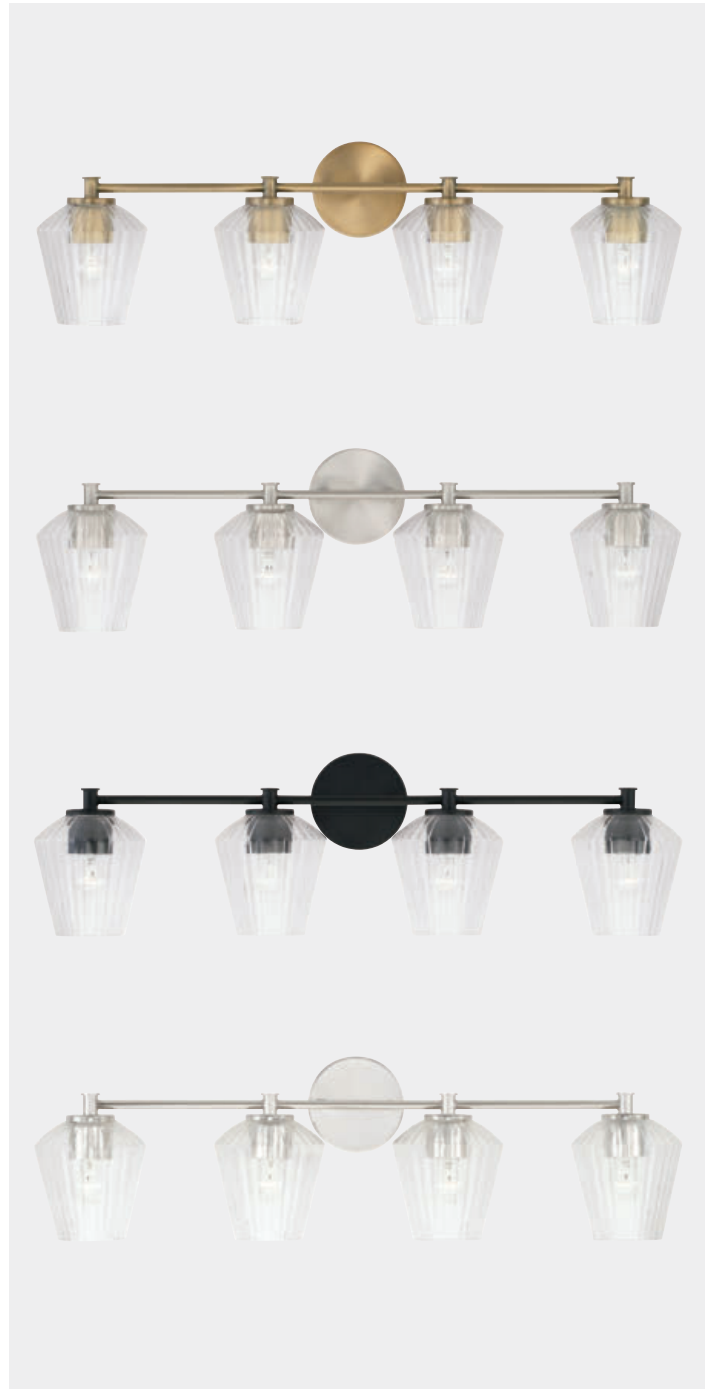

vanity lights

- ▲ 141431AD-507 VANITY Aged Brass
- ▲ 141431BN-507 VANITY Brushed Nickel
- ▲ 141431MB-507 VANITY Matte Black
- ▲ 141431PN-507 VANITY Polished Nickel

24"W x 9.50"H x 7"E
Backplate: 5"W x 5"H x 0.75"E
Ctr/Top: 2.50" Ctr/Btm: 7"
3 - 100 Watt E26 Medium
Clear Fluted Glass
Damp Rated

- ▲ 141441AD-507 VANITY Aged Brass
- ▲ 141441BN-507 VANITY Brushed Nickel
- ▲ 141441MB-507 VANITY Matte Black
- ▲ 141441PN-507 VANITY Polished Nickel

33"W x 9.50"H x 7"E
Backplate: 5"W x 5"H x 0.75"E
Ctr/Top: 2.50" Ctr/Btm: 7"
4 - 100 Watt E26 Medium
Clear Fluted Glass
Damp Rated