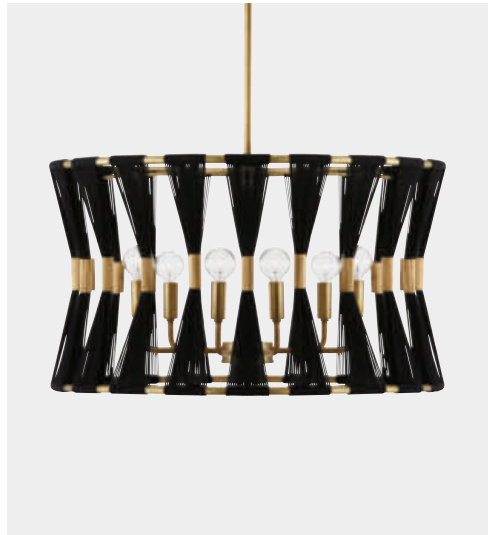

BIANCA
▲ 34116KP PENDANT
Black Rope and Patinaed Brass
24.50"W x 14"H
Maximum Hanging Height: 66"
Includes 6"(1), 12"(1) & 18"(1)L
Removable Rods
12" Chain; 120" Wire
Canopy: 5.25"W x 1"H
6 - 60 Watt E12 Candelabra
Hand-Wrapped Rope
Hand-Applied Distressed Finish
Subtle Variation May Occur