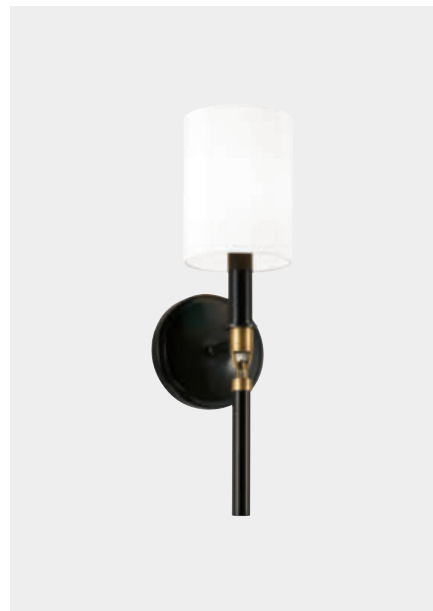

BECKHAM

▲ 641911YA-700 SCONCE
Glossy Black and Aged Brass

5"W x 16.25"H x 5.75"E
Backplate: 5"W x 5"H x 1"E
Ctr/Top: 8.75" Ctr/Btm: 7.50"
1 - 60 Watt E12 Candelabra
White Fabric Stay-Straight Shade
Damp Rated