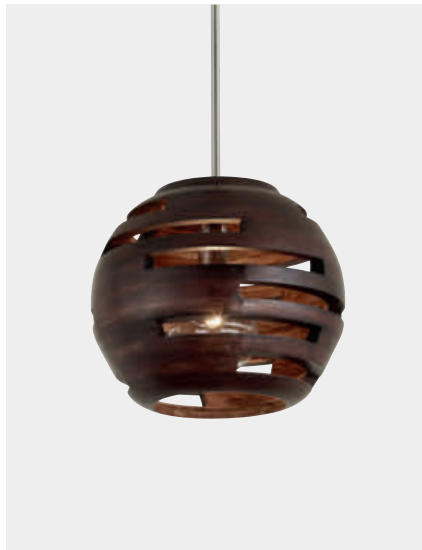

DALTON

▲ 339912DN PENDANT
Dark Wood and Polished Nickel

14"W x 12"H
Maximum Hanging Height: 62"
Includes 6"(1), 12"(1) & 18"(1)L Removable Rods
12" Chain; 120" Wire
Canopy: 5"W x 1"H
1 - 100 Watt E26 Medium
Handcrafted of Mango Wood
Subtle Variation May Occur